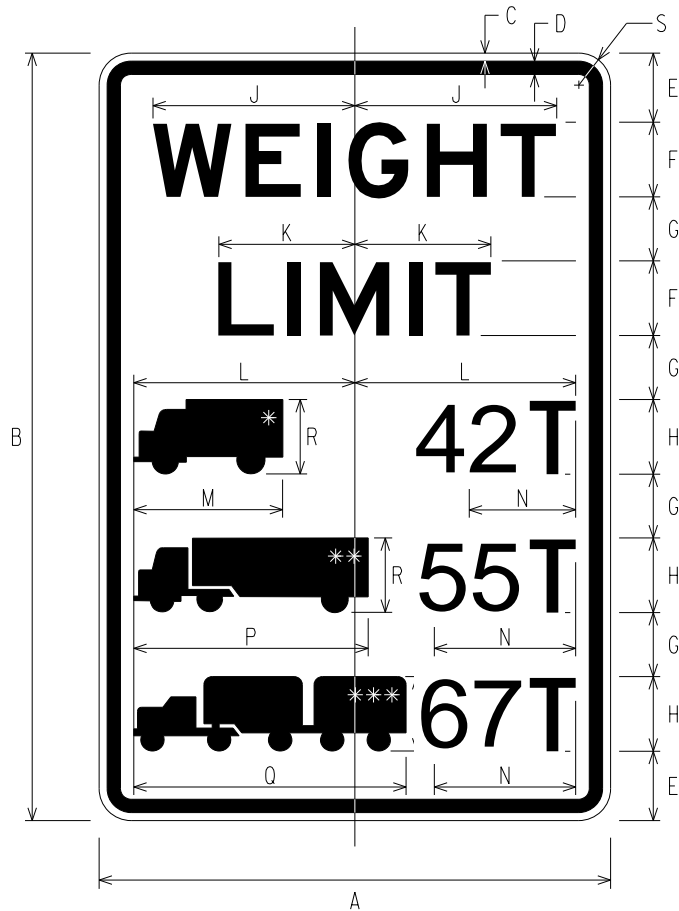

Fowlerville-5831

R12-5
WEIGHT LIMIT

DIMENSIONS (INCHES)																
A	B	C	D	E	F	G	H	J	K	L	M	N	P	Q	R	S
24	36	.375	.625	3.25	3.5 E	3	3.5 D	9.465	6.403	10.375	7	VAR	11	12.813	3.5	1.5
30	42	.5	.75	3.75	4.5 E	3	4.5 D	12.016	8.192	13.188	9	VAR	13.438	16.438	4.5	1.875
36	48	.625	.875	5	5 E	3.25	5 D	13.350	9.099	15	10	VAR	15.438	18.375	5	2.25
48	60	.75	1.25	6	6 E	4.5	6 D	16.02	10.918	19	12	VAR	19.688	22	6	3

COLORS

LEGEND, BORDER, AND SYMBOL - BLACK (NON-REFL.)
BACKGROUND - WHITE (REFL.)

- * SEE APPENDIX PAGE 6-4 FOR SYMBOL DETAILS
- ** SEE APPENDIX PAGE 6-5 FOR SYMBOL DETAILS
- *** SEE APPENDIX PAGE 6-6.1 FOR SYMBOL DETAILS